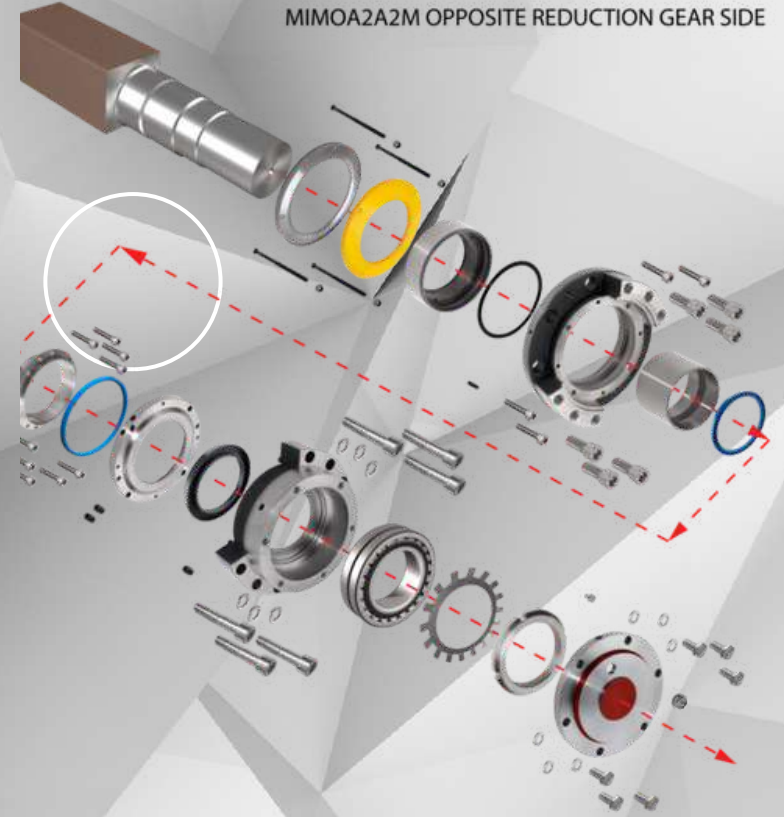

GCE MAKINA SICOMA