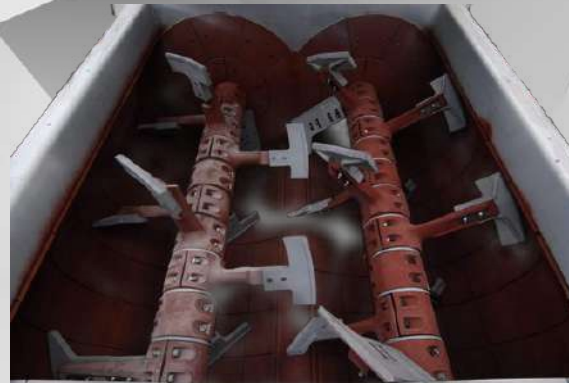

Splined Shafts – Joints

CONCRETE MIXERS

- **Twin Shaft Mixers 1-2-3-4-4,5m³**
- **1-2m³ Single Shaft Mixers**
- **Planetary Mixers 0,5,1,2m³**

GCE MAKINA Concrete Plant Spare Parts

GCE MAKINA Loadcells

GCE MAKINA Silo Equipments